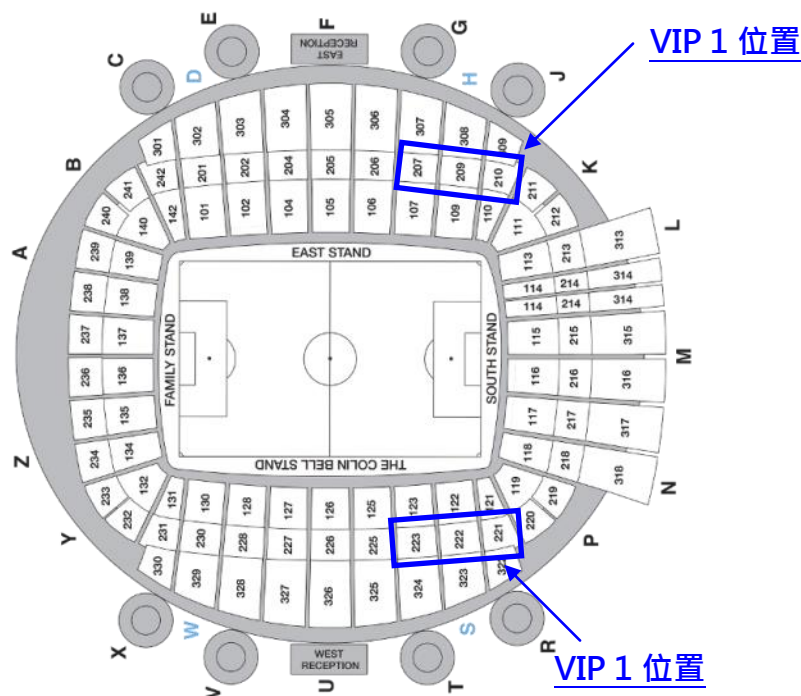

Premier League 英格蘭超級足球聯賽

Manchester City 曼城主場

6 Days 3 Nights Package $8,040+

Departure: 15 Aug 2019 – 16 Mar 2020

VIP 1 match ticket includes

VIP 1 門票包括：

- ✓ Executive padded seating on the second tier of the stadium on the long side
- ✓ Access to a private bar area before the game, at half time and post match
- ✓ Opportunity to purchase food and drinks in the bar area (at guests own expenses)
- ✓ Matchday programme
- ✓ Betting facilities

- Match dates and kick off times are subject to change due to TV commitments; please ensure to have flexibility in travel plans if schedule changed
- Ticket valid for rearranged schedule if fixture postponed due to bad weather issue, no refunds can be provide
- Tickets are sold within a specific stadium area but block & seat numbers cannot be provided at time of booking

伊蒂哈德球場 Etihad Stadium

前往方法

乘電車至 Etihad Campus station 然後步行約 7 分鐘